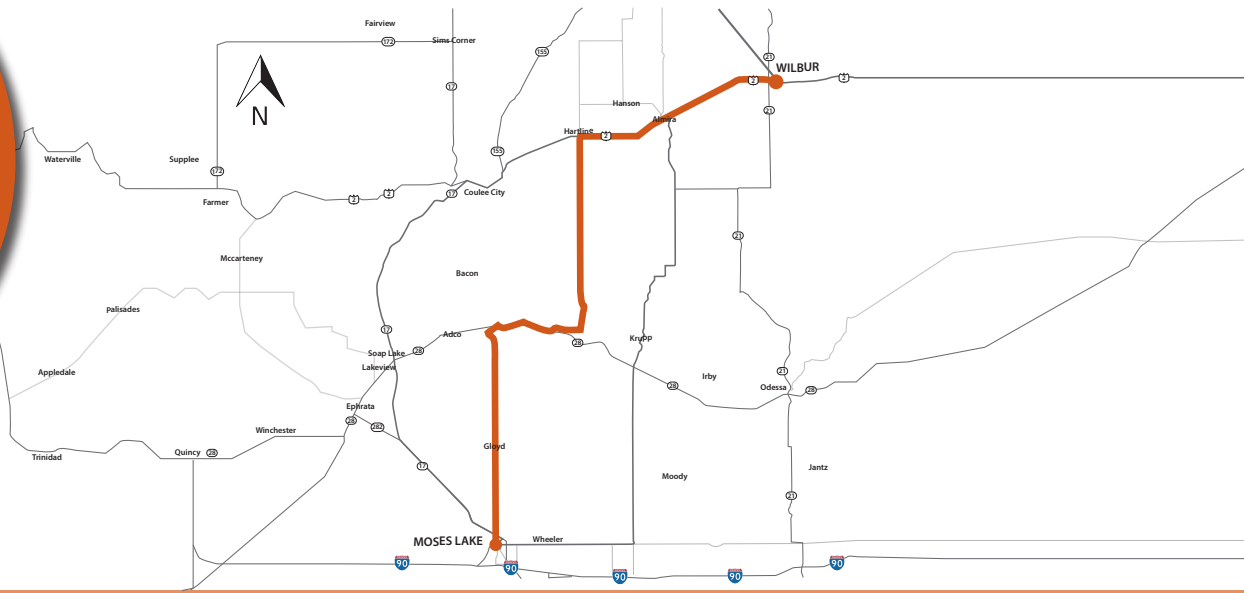

PEOPLE FOR PEOPLE

Working Together,
Changing Lives

ROUTE 107 Wilbur, Moses Lake

By reservation only
No cost to the general public, donations accepted
2nd Monday of the month (excluding holidays)

WILBUR TO MOSES LAKE	
Wilbur	Moses Lake
8:15 AM	10:15 AM

MOSES LAKE TO WILBUR	
Moses Lake	Wilbur
3:15 PM	5:15 PM

Pick up and drop off locations must be provided at time of reservation

Funded by WSDOT and AACCW. People For People ensures that all programs and services provided do not discriminate on the basis of race, color, or national origin, in accordance with the Title VI of the Civil Rights Act of 1964. If you believe you have been subjected to discrimination under Title VI, you may file a complaint by completing, signing, and submitting the agency's Title VI Complaint Form. This service meets the American's With Disabilities Act requirements. Auxiliary aids and services are available upon request to persons with disabilities by calling 509-248-6726 TTY711.

Reserve a ride: call before 4:30 PM at least one business day in advance

800-851-4204 ext. 555

509-765-9249

mlsched@pfp.org

www.pfp.org

Effective August 1, 2019